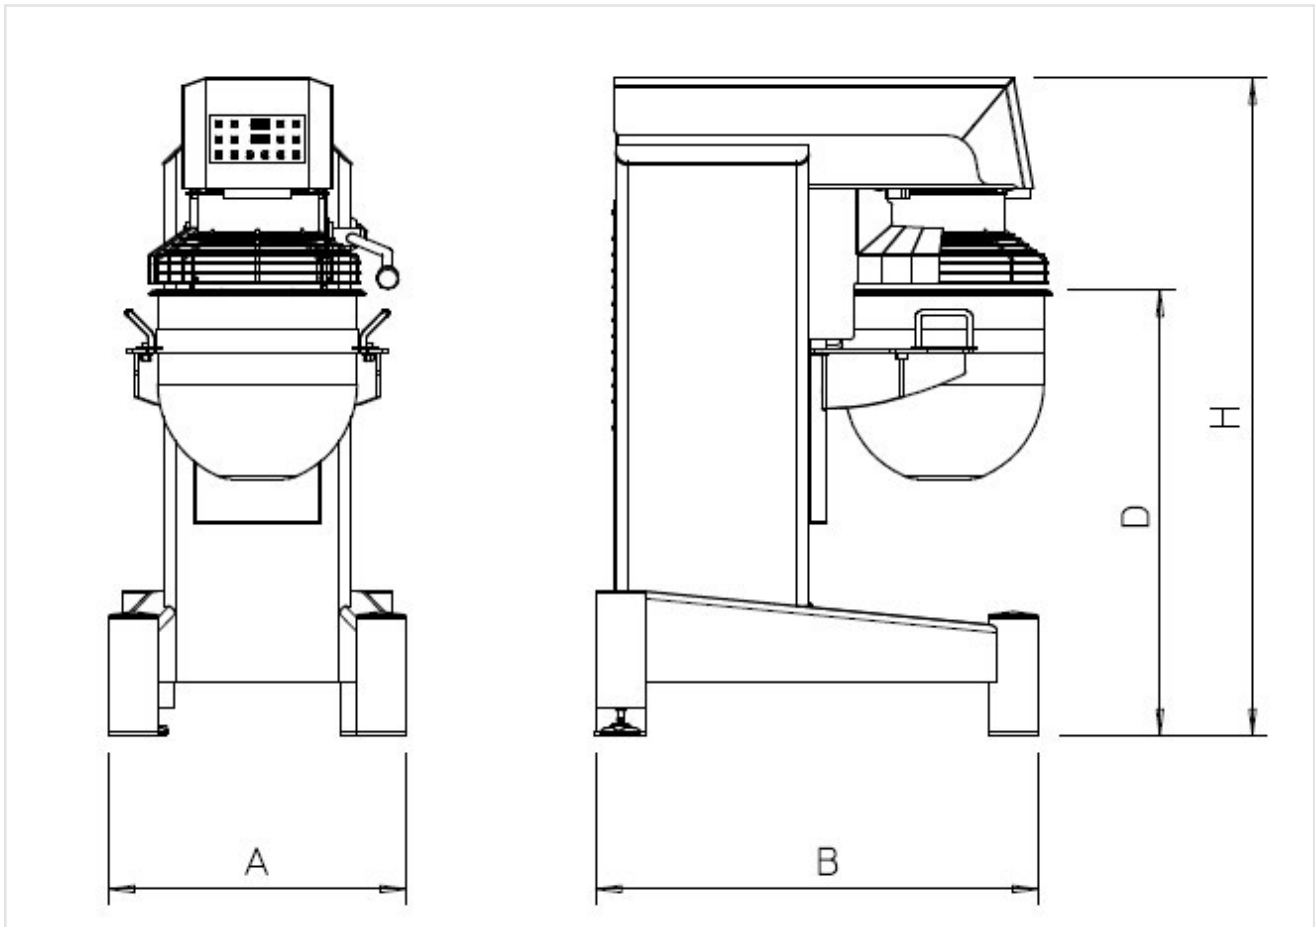

PLANETARY MIXERS - KING 40

- Heavy duty steel stove painted structure (optional INOX)
- Standard colour: grey RAL 9007
- More powerful motors than the standard ones (3V: 1,5 kW - I / D / T: 2,2 kW)
- Manual tank lift (optional automatic)
- Safety protection grid and top cover made by stainless steel
- Adjustable foot that improve the stability
- Tool extraction without remove the bowl
- Power consumption has been reduced thanks to a high performance belts' transmission able to maximize the power of the motor
- Standard: whisk, spatula and spiral

MODELLO MODEL	VASCA Bowl Lt.	VELOCITÀ Speed rpm/1'	POTENZA Power kW	DIMENSIONI Dimensions mm				PESO Weight kg	TENSIONE Voltage
				A	B	D	H		
KING 40	3V	130 - 260 - 520	1,5	605	925	900	1330	210	V400/3~/50Hz
	I / D / T		2,2						