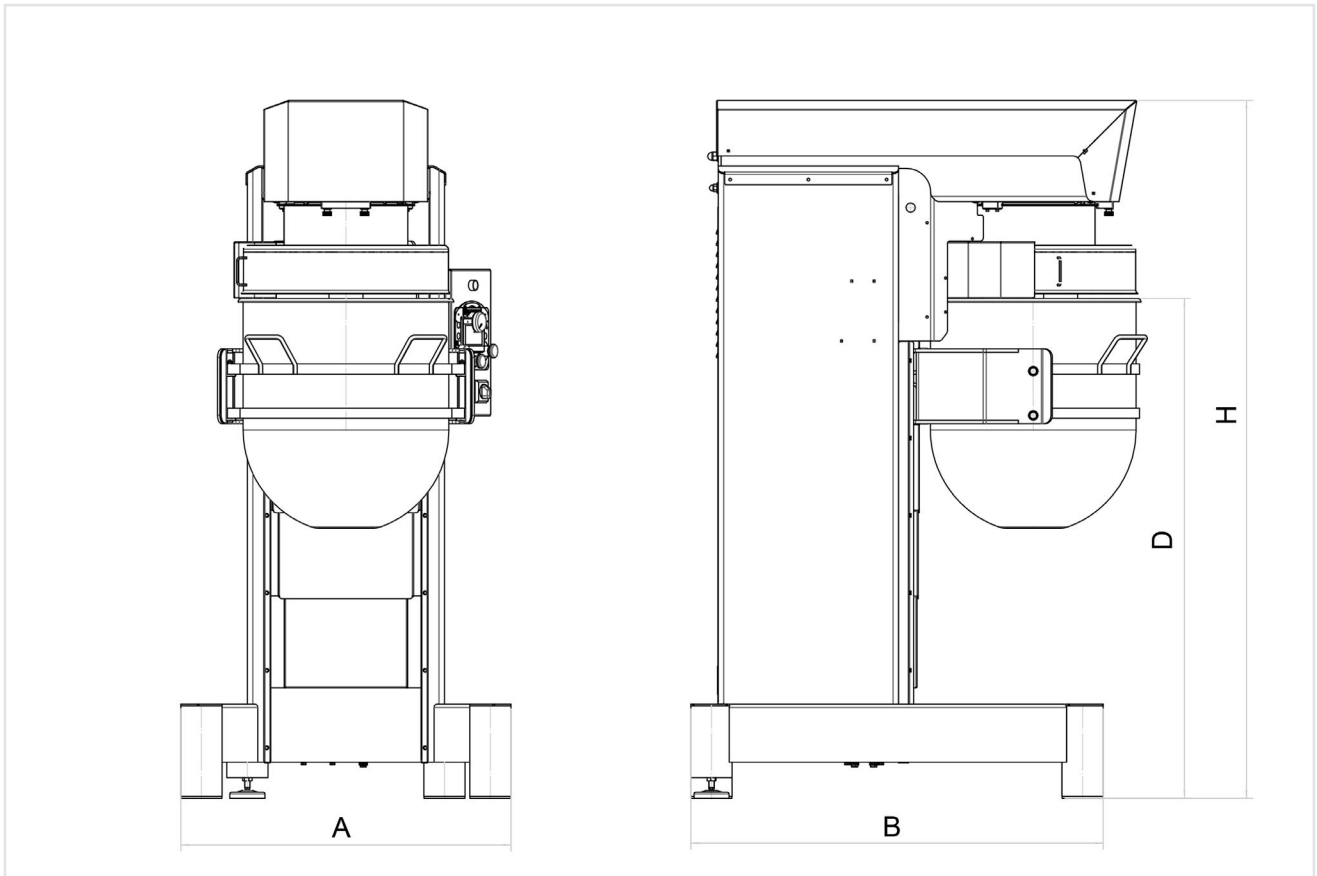

# PLANETARY MIXERS - KING 160

- Heavy duty steel stove painted structure (optional INOX)
- Standard colour: grey RAL 9007
- More powerful motors than the standard ones (I/ D / T: 6 kW)
- Automatic tank lift
- Safety protection grid and top cover made by stainless steel.
- Adjustable foot that improve the stability
- Bowl mounted on castors with automatic lift, easy to extract and insert also with the tool mounted
- Oil bath gearing to guarantee noiselessness, reliability and long-lasting in time without any maintenance
- Standard: whisk, spatula and spiral

MODELLO MODEL		VASCA Bowl Lt.	VELOCITÀ Speed rpm/1'	POTENZA Power kW	DIMENSIONI Dimensions mm				PESO Weight kg	TENSIONE Voltage
					A	B	D	H		
KING 160	I / D / T	160	75 ÷ 280	6	971	1213	1469	2050	800	V400/3~/50Hz