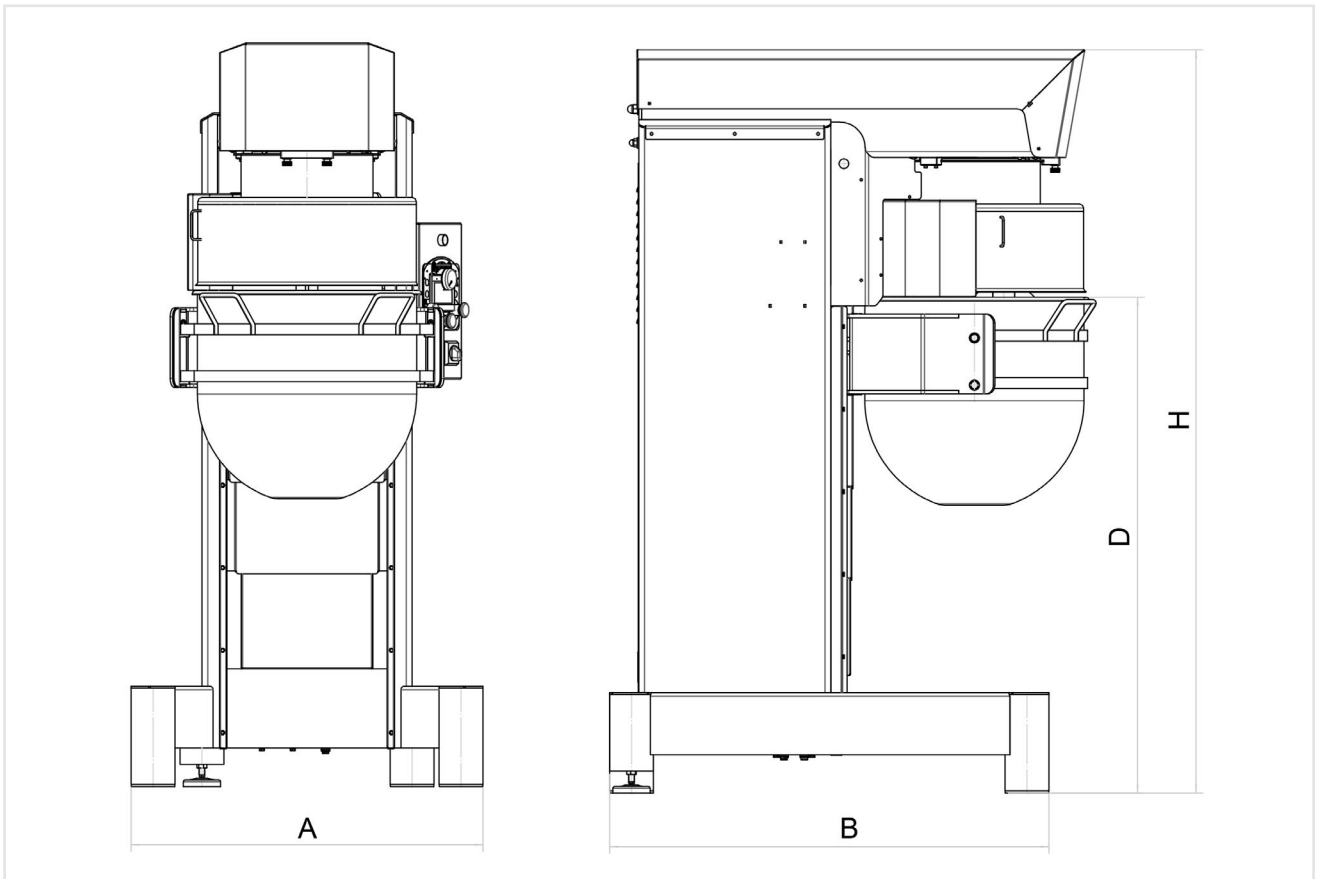

PLANETARY MIXERS - KING 130

- Heavy duty steel stove painted structure (optional INOX)
- Standard colour: grey RAL 9007
- More powerful motors than the standard ones (I / D / T: 6 kW)
- Automatic tank lift
- Safety protection grid and top cover made by stainless steel.
- Adjustable foot that improve the stability
- Bowl mounted on castors with automatic lift, easy to extract and insert also with the tool mounted
- Oil bath gearing to guarantee noiselessness, reliability and long-lasting in time without any maintenance
- Standard: whisk, spatula and spiral

MODELLO MODEL		VASCA Bowl Lt.	VELOCITÀ Speed rpm/1'	POTENZA Power kW	DIMENSIONI Dimensions mm				PESO Weight kg	TENSIONE Voltage
					A	B	D	H		
KING 130	I/D/T	130	75 ÷ 280	6	971	1213	1368	2050	770	V400/3~/50Hz